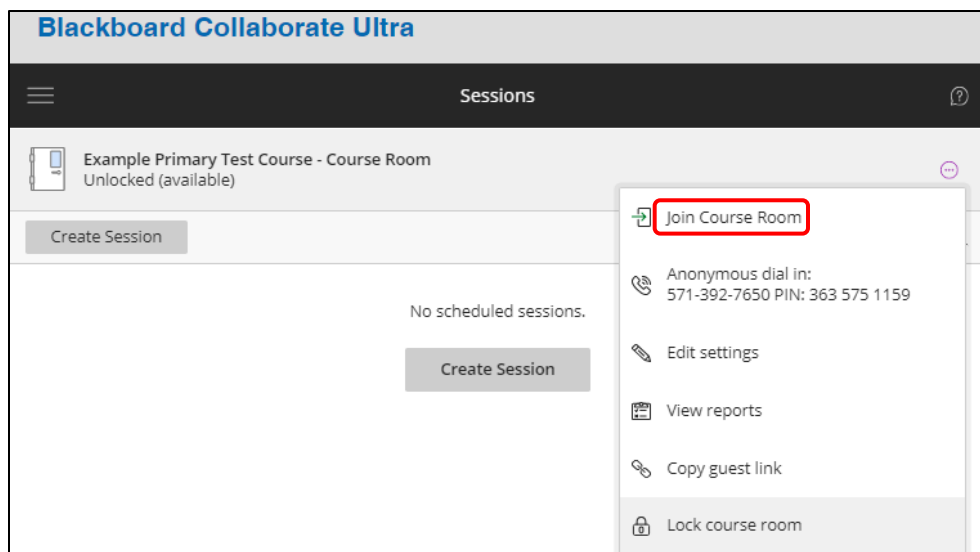

## On-Campus Blackboard for Students

### Blackboard Collaborate Ultra: Student Login

Select the link on the course menu titled Blackboard Collaborate Ultra or Chat.

At the top right of the window or the far right of the Course Room row, select the circle with three dots in it and select Join Course Room at the top of the menu that appears.