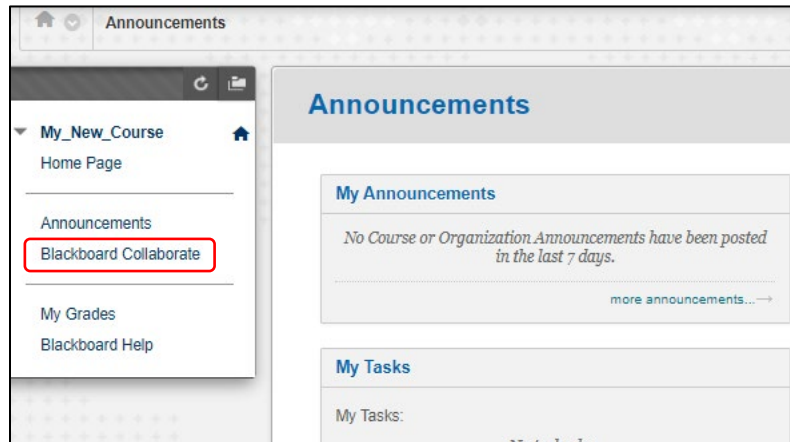

## On-Campus Blackboard for Students

### Blackboard Collaborate Ultra: Student Login

Select the link on the course menu titled Blackboard Collaborate Ultra or Chat.

At the top right of the window or the far right of the Course Room row, select the circle with three dots in it and select Join Course Room at the top of the menu that appears.